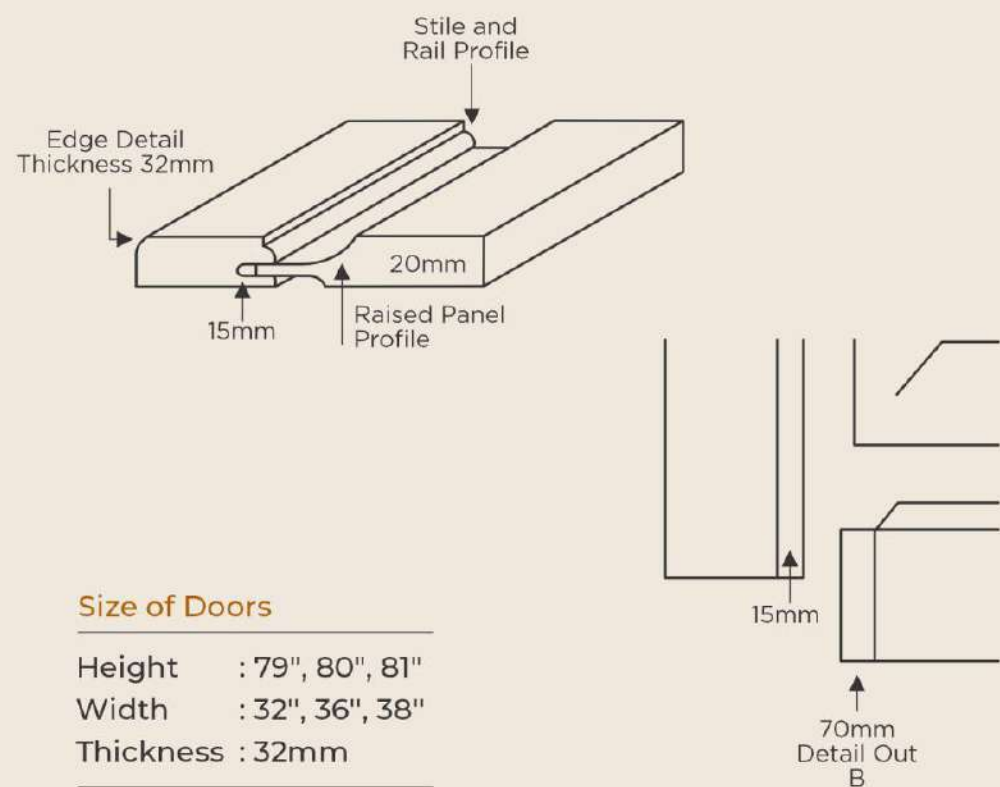

SD - 28

SD - 29

SD - 30

SD - 31

**ARCHITECT  
DOOR**

SD - 32

SD - 33

SD - 34

SD - 35

**Size of Doors**

- Height : 79", 80", 81"
- Width : 32", 36", 38"
- Thickness : 32mm

**SD TRADITIONAL DOORS**

With traditional mortise and tenon joinery, stave core stiles and rails and these doors are made for the purest who appreciates a door that is made using classic door making methods.