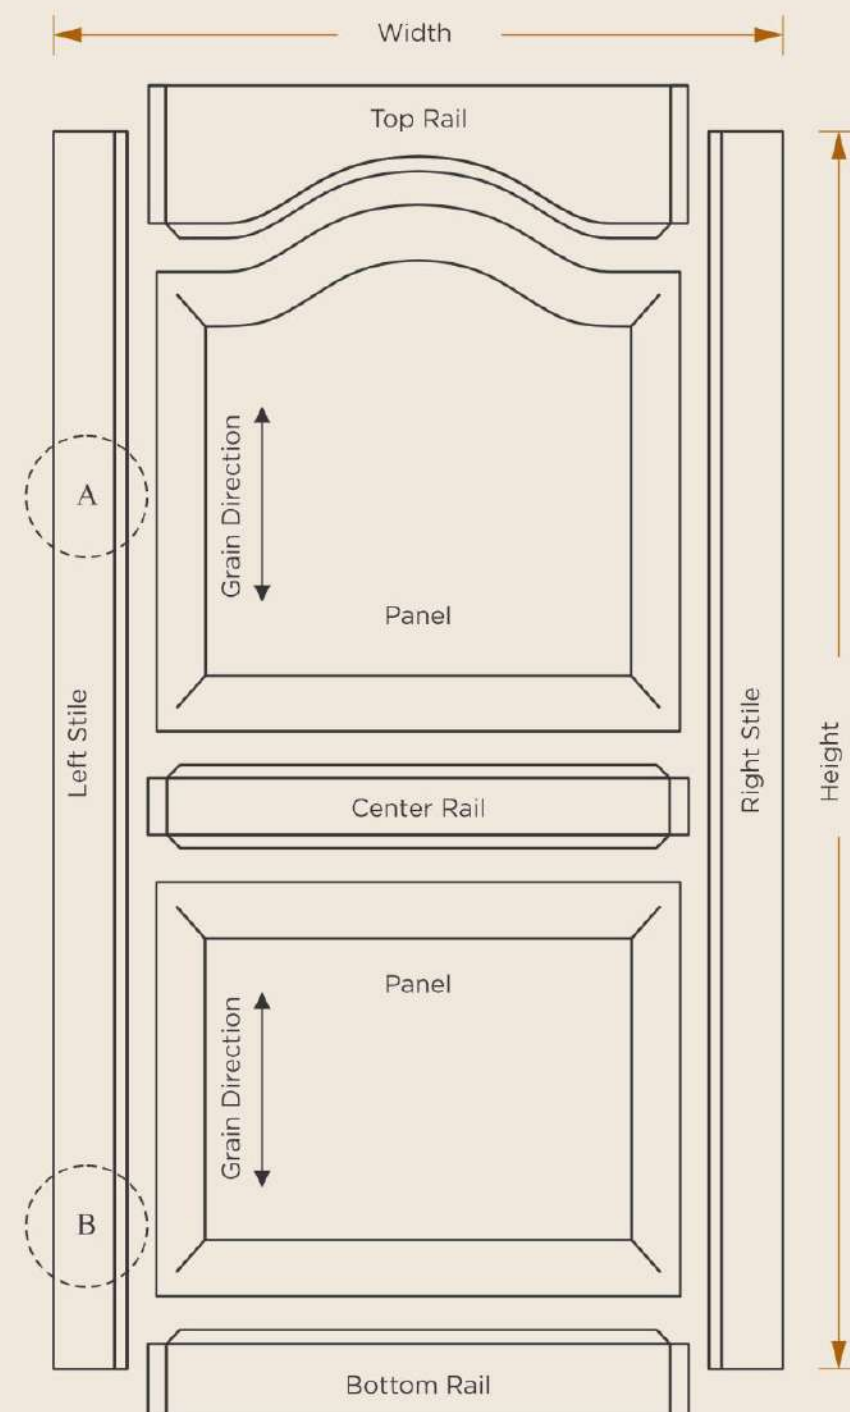

SD - 35

**Size of Doors**

- Height : 79", 80", 81"
- Width : 32", 36", 38"
- Thickness : 32mm

**SD TRADITIONAL DOORS**

With traditional mortise and tenon joinery, stave core stiles and rails and these doors are made for the purest who appreciates a door that is made using classic door making methods.

**ANATOMY OF A DOOR**

TIMELESS  
**SHREEJI DOORS**  
Est. 1997